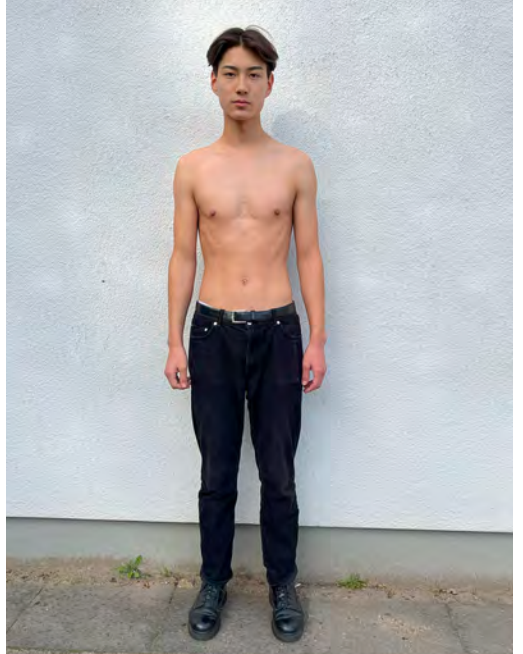

Height 186 - Chest 94 - Waist 75 - Hips 95 - Size 46 - Shoes 44 - Hair darkbrown - Eyes brown