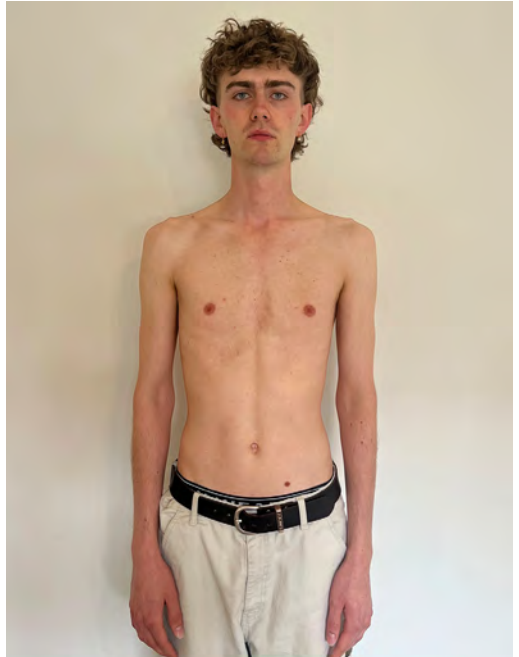

BELA ANTON

Height 184 - Chest 92 - Waist 76 - Hips 90 - Size 46/48 - Shoes 43 - Hair lightbrown - Eyes greygreen

DAMIEN JANZEN

Height 187 - Chest 86 - Waist 67 - Hips 89 - Size 44/46 - Shoes 44 - Hair blond - Eyes grey

DAVID DEUTSCHMANN

Height 187 - Chest 85 - Waist 72 - Hips 87 - Size 44 - Shoes 43 - Hair brown - Eyes grey

FRIDO HEINZ

Height 186 - Chest 88 - Waist 67 - Hips 89 - Size 42/44 - Shoes 43 - Hair darkblond - Eyes grey

IMMANUEL AGUDA

Height 187 - Chest 89 - Waist 71 - Hips 84 - Size 44 - Shoes 44 - Hair brown - Eyes brown

JOHANNES STUMRAUCH

Height 185 - Chest 88 - Waist 71 - Hips 86 - Size 44/46 - Shoes 45 - Hair darkblond - Eyes bluegrey

Height 188 - Chest 94 - Waist 73 - Hips 92 - Size 46 - Shoes 45 - Hair blond - Eyes blue