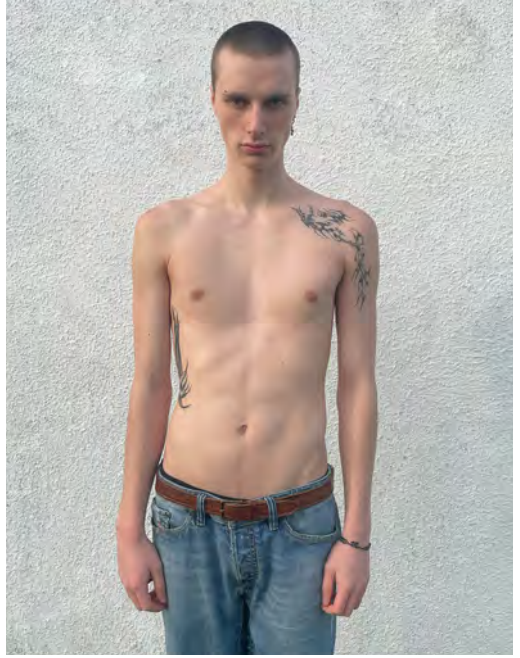

BELA ANTON

Height 184 - Chest 92 - Waist 76 - Hips 90 - Size 46/48 - Shoes 43 - Hair lightbrown - Eyes greygreen

DAMIEN JANZEN

Height 187 - Chest 86 - Waist 67 - Hips 89 - Size 44/46 - Shoes 44 - Hair blond - Eyes grey

DAVID DEUTSCHMANN

Height 187 - Chest 85 - Waist 72 - Hips 87 - Size 44 - Shoes 43 - Hair brown - Eyes grey

FRIDO HEINZ

Height 186 - Chest 88 - Waist 67 - Hips 89 - Size 42/44 - Shoes 43 - Hair darkblond - Eyes grey

IMMANUEL AGUDA

Height 187 - Chest 89 - Waist 71 - Hips 84 - Size 44 - Shoes 44 - Hair brown - Eyes brown

JOHANNES STUMRAUCH

Height 185 - Chest 88 - Waist 71 - Hips 86 - Size 44/46 - Shoes 45 - Hair darkblond - Eyes bluegrey