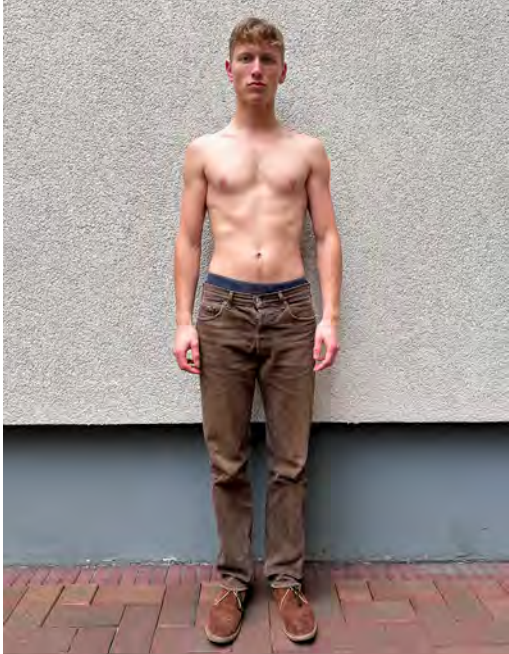

Height 190 - Chest 91 - Waist 76 - Hips 92 - Size 46 - Shoes 45 - Hair darkblond - Eyes bluegrey