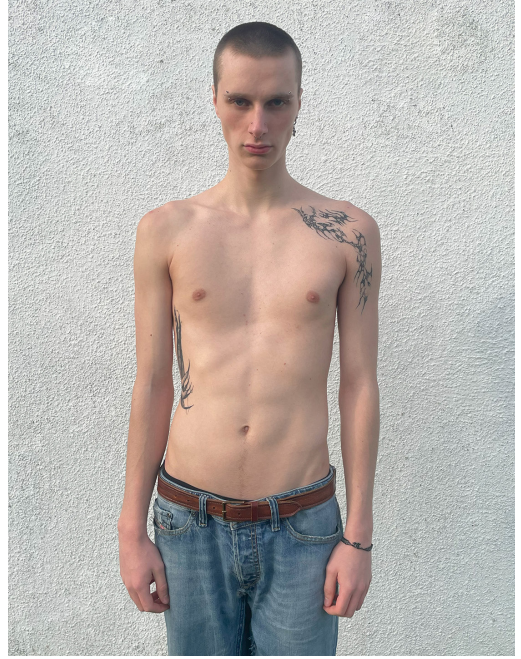

JOHANNES STUMRAUCH

Height 185 - Chest 88 - Waist 71 - Hips 86 - Size 44/46 - Shoes 45 - Hair darkblond - Eyes bluegrey