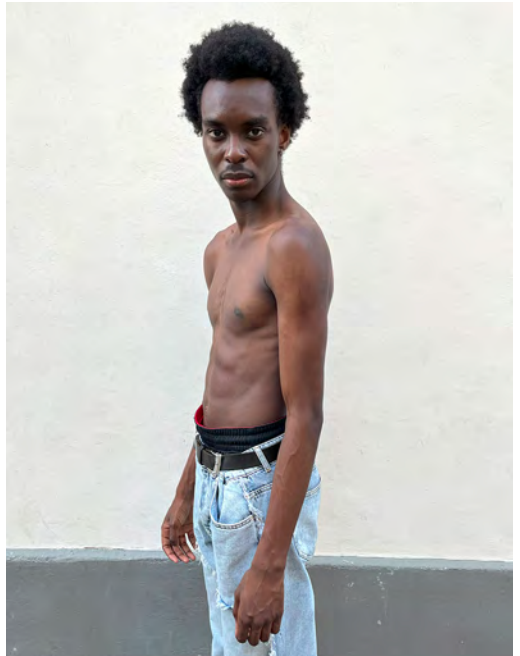

GILLES MATUBA

Height 184 - Chest 86 - Waist 69 - Hips 89 - Size 44 - Shoes 44 - Hair darkbrown - Eyes brown

HUGO KASZYCKI

Height 188 - Chest 83 - Waist 70 - Hips 93 - Size 44 - Shoes 43 - Hair lightbrown - Eyes greyygreen

KAMIL SZNAJDER

Height 183 - Chest 87 - Waist 66 - Hips 87 - Size 44 - Shoes 43 - Hair brown - Eyes greygreen

PAUL BAUP

Height 183 - Chest -- - Waist -- - Hips -- - Size 44 - Shoes 43 - Hair brown - Eyes grey

YURI AUBRY

Height 187 - Chest 90 - Waist 72 - Hips 85 - Size 44/46 - Shoes 45 - Hair brown - Eyes greygreen