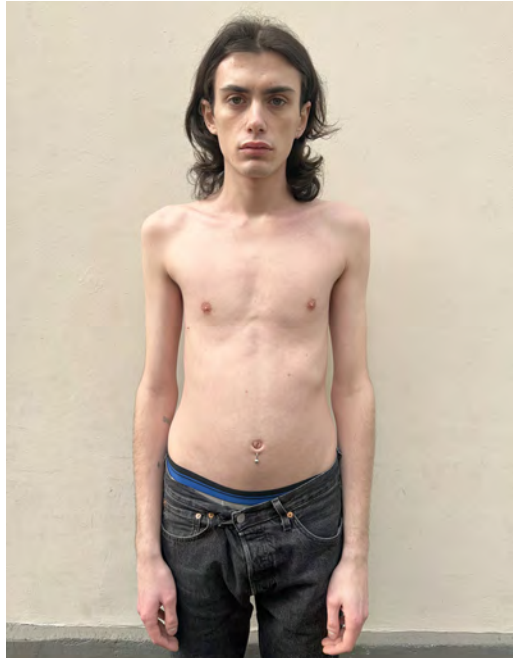

GILLES MATUBA

Height 184 - Chest 86 - Waist 69 - Hips 89 - Size 44 - Shoes 44 - Hair darkbrown - Eyes brown

HUGO KASZYCKI

Height 188 - Chest 83 - Waist 70 - Hips 93 - Size 44 - Shoes 43 - Hair lightbrown - Eyes greyygreen

KAMIL SZNAJDER

Height 183 - Chest 87 - Waist 66 - Hips 87 - Size 44 - Shoes 43 - Hair brown - Eyes greygreen

PAUL BAUP

Height 183 - Chest -- - Waist -- - Hips -- - Size 44 - Shoes 43 - Hair brown - Eyes grey

YURI AUBRY

Height 187 - Chest 90 - Waist 72 - Hips 85 - Size 44/46 - Shoes 45 - Hair brown - Eyes greygreen