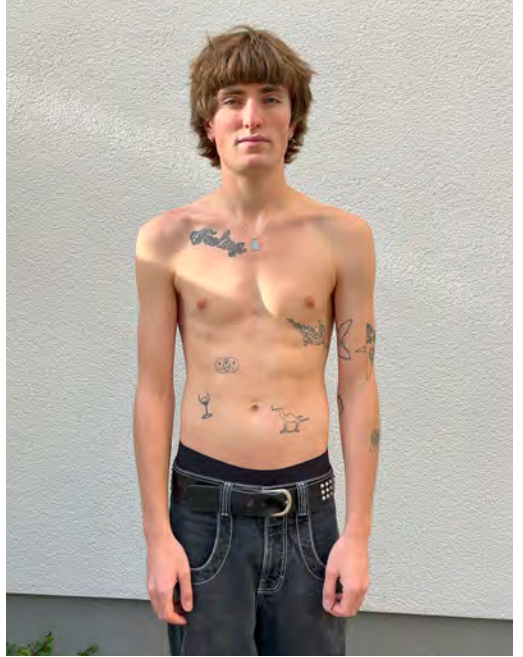

ANTON SUSEN

Height 190 - Chest 88 - Waist 72 - Hips 91 - Size 44 - Shoes 43 - Hair brown - Eyes brown

COSMO CASPERS

Height 189 - Chest 85 - Waist 69 - Hips 89 - Size 46 - Shoes 44.5 - Hair lightbrown - Eyes grey

DAVID DEUTSCHMANN

Height 187 - Chest 85 - Waist 72 - Hips 87 - Size 44 - Shoes 43 - Hair brown - Eyes grey

FRIDO HEINZ

Height 186 - Chest 88 - Waist 67 - Hips 89 - Size 42/44 - Shoes 43 - Hair darkblond - Eyes grey

JOSHUA VON PRUSKI

Height 192 - Chest 89 - Waist 69 - Hips 87 - Size 44/46 - Shoes 45 - Hair darkblond - Eyes blue

KALLE GERBER

Height 185 - Chest 87 - Waist 72 - Hips 88 - Size 44 - Shoes 45 - Hair blond - Eyes darkblue

LEANDER WILDE

Height 184 - Chest 92 - Waist 71 - Hips 91 - Size 46 - Shoes 42 - Hair brown - Eyes grey

LEON AHLERS

Height 185 - Chest 91 - Waist 74 - Hips 90 - Size 46 - Shoes 46 - Hair darkbrown - Eyes grey