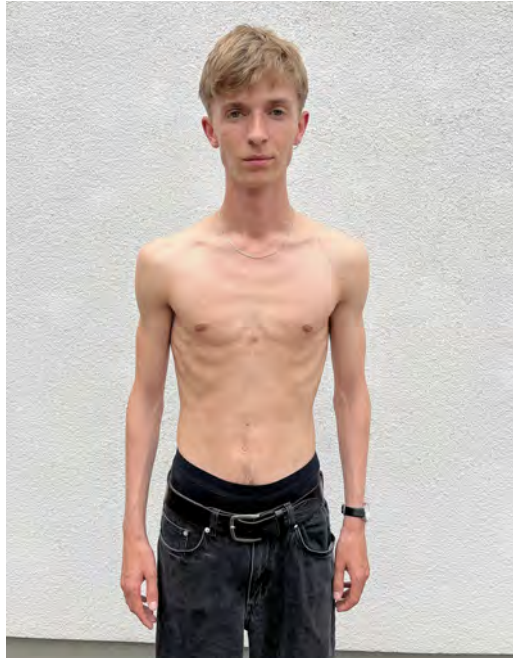

ANTON SUSEN

Height 190 - Chest 88 - Waist 72 - Hips 91 - Size 44 - Shoes 43 - Hair brown - Eyes brown

COSMO CASPERS

Height 189 - Chest 85 - Waist 69 - Hips 89 - Size 46 - Shoes 44.5 - Hair lightbrown - Eyes grey

DAVID DEUTSCHMANN

Height 187 - Chest 85 - Waist 72 - Hips 87 - Size 44 - Shoes 43 - Hair brown - Eyes grey

FRIDO HEINZ

Height 186 - Chest 88 - Waist 67 - Hips 89 - Size 42/44 - Shoes 43 - Hair darkblond - Eyes grey

JOSHUA VON PRUSKI

Height 192 - Chest 89 - Waist 69 - Hips 87 - Size 44/46 - Shoes 45 - Hair darkblond - Eyes blue

KALLE GERBER

Height 185 - Chest 87 - Waist 72 - Hips 88 - Size 44 - Shoes 45 - Hair blond - Eyes darkblue

LEANDER WILDE

Height 184 - Chest 92 - Waist 71 - Hips 91 - Size 46 - Shoes 42 - Hair brown - Eyes grey

LEON AHLERS

Height 185 - Chest 91 - Waist 74 - Hips 90 - Size 46 - Shoes 46 - Hair darkbrown - Eyes grey