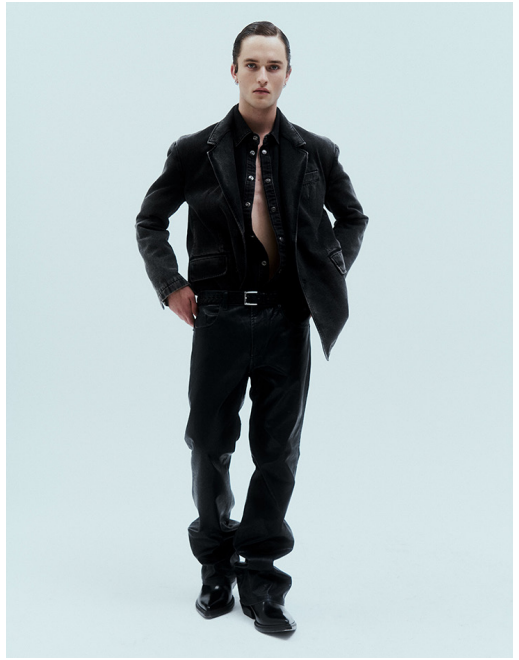

LEANDER WILDE

Height 184 - Chest 97 - Waist 79 - Hips 95 - Size 48 - Shoes 42 - Hair brown - Eyes grey