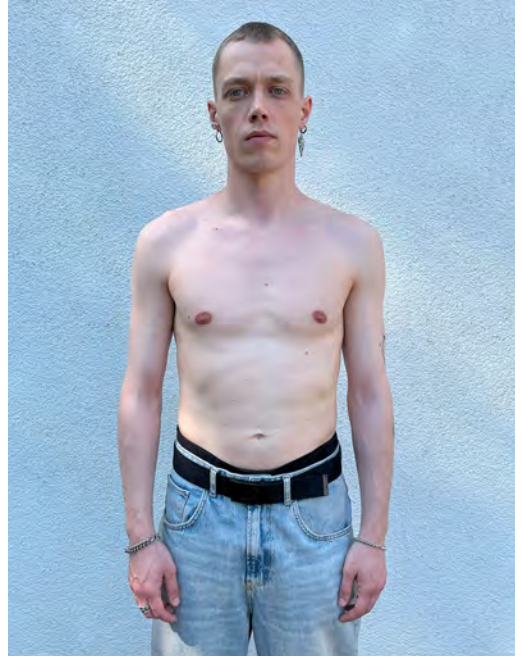

MORITZ DOELL

Height 183 - Chest 95 - Waist 82 - Hips 93 - Size 46/48 - Shoes 45 - Hair darkblond - Eyes bluegrey

MORITZ KRIEN

Height 188 - Chest 91 - Waist 75 - Hips 86 - Size 44 - Shoes 43 - Hair brown - Eyes bluegrey

SEBASTIAN HEIDELBERG

Height 186 - Chest 89 - Waist 73 - Hips 93 - Size 44/46 - Shoes 43 - Hair darkbrown - Eyes bluegrey

TARS VANDEBEEK

Height 184 - Chest 94 - Waist 79 - Hips 91 - Size 48 - Shoes 43 - Hair red - Eyes greygreen

VESA PERAKYLA

Height 193 - Chest 103 - Waist 75 - Hips 94 - Size 50/52 - Shoes 46 - Hair darkblond - Eyes blue