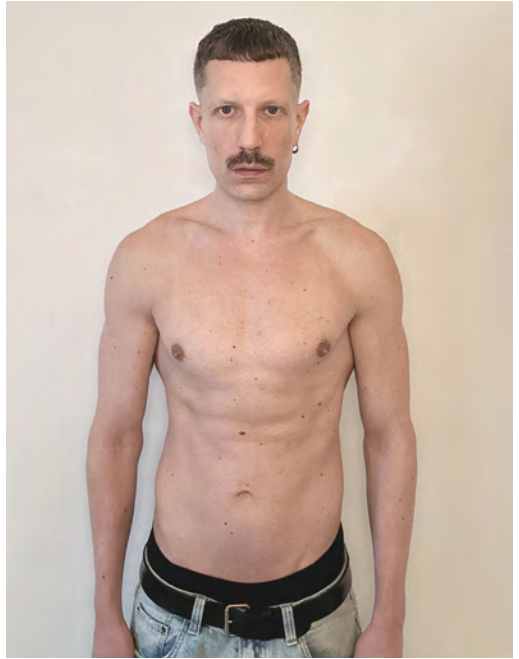

MORITZ DOELL

Height 183 - Chest 95 - Waist 82 - Hips 93 - Size 46/48 - Shoes 45 - Hair darkblond - Eyes bluegrey

MORITZ KRIEN

Height 188 - Chest 91 - Waist 75 - Hips 86 - Size 44 - Shoes 43 - Hair brown - Eyes bluegrey

SEBASTIAN HEIDELBERG

Height 186 - Chest 89 - Waist 73 - Hips 93 - Size 44/46 - Shoes 43 - Hair darkbrown - Eyes bluegrey

TARS VANDEBEEK

Height 184 - Chest 94 - Waist 79 - Hips 91 - Size 48 - Shoes 43 - Hair red - Eyes greygreen

VESA PERAKYLA

Height 193 - Chest 103 - Waist 75 - Hips 94 - Size 50/52 - Shoes 46 - Hair darkblond - Eyes blue