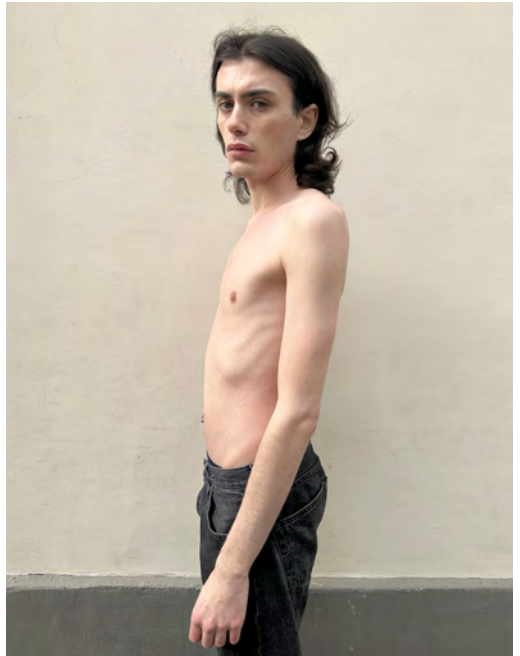

GILLES MATUBA

Height 184 - Chest 86 - Waist 69 - Hips 89 - Size 44 - Shoes 44 - Hair darkbrown - Eyes brown

PAUL BAUP

Height 183 - Chest -- - Waist -- - Hips -- - Size 44 - Shoes 43 - Hair brown - Eyes grey

YURI AUBRY

Height 187 - Chest 90 - Waist 72 - Hips 85 - Size 44/46 - Shoes 45 - Hair brown - Eyes greygreen