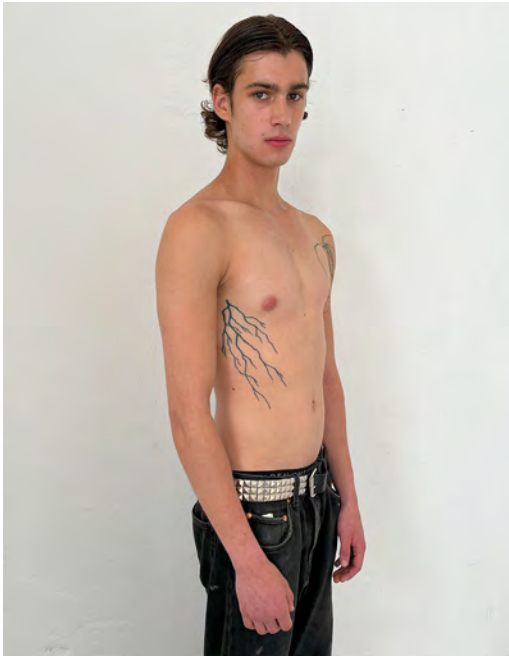

Height 183 - Chest 92 - Waist 72 - Hips 87 - Size 44/46 - Shoes 44 - Hair brown - Eyes brown