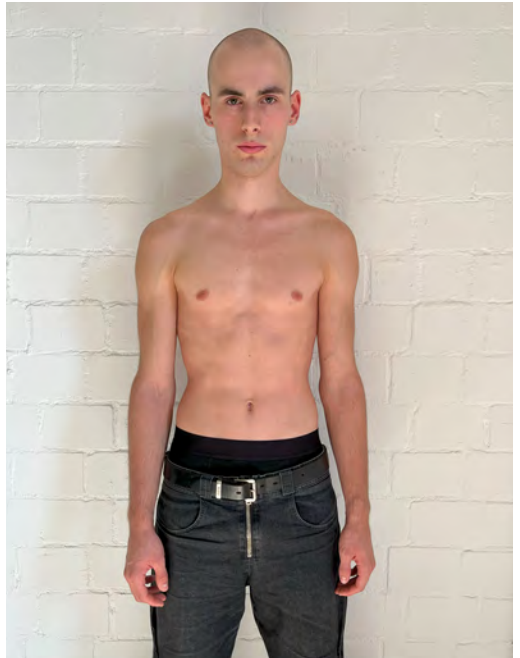

ROAN ELIJAH