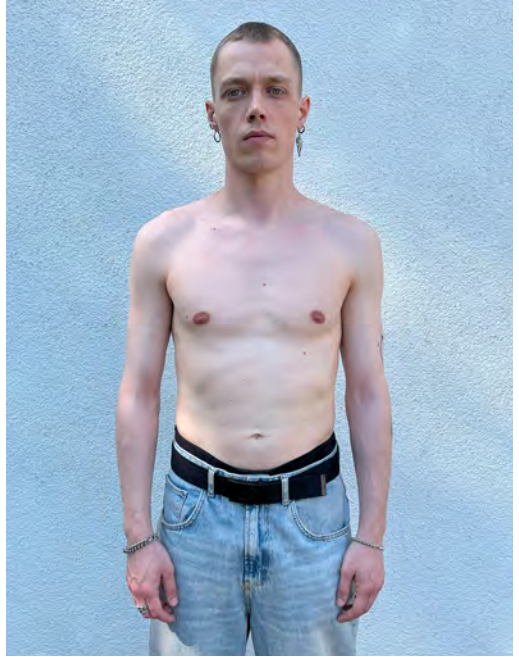

COSMO CASPERS

Height 189 - Chest 85 - Waist 69 - Hips 89 - Size 46 - Shoes 44.5 - Hair lightbrown - Eyes grey

DEBORAH NOLAN

Height 176 - Bust 90 - Waist 72 - Hips 96 - Size 38 - Shoes 40 - Hair blonde - Eyes grey

MARCEL MBOWOLE

Height 189 - Chest 89 - Waist 70 - Hips 89 - Size 44/46 - Shoes 45 - Hair darkbrown - Eyes brown

MARLON QUENTIN

Height 183 - Chest 92 - Waist 72 - Hips 87 - Size 44/46 - Shoes 44 - Hair brown - Eyes brown

MORITZ DOELL

Height 183 - Chest 95 - Waist 82 - Hips 93 - Size 46/48 - Shoes 45 - Hair darkblond - Eyes bluegrey

ROAN ELIJAH

Height 188 - Chest 92 - Waist 74 - Hips 95 - Size 46 - Shoes 45 - Hair lightbrown - Eyes brown-green