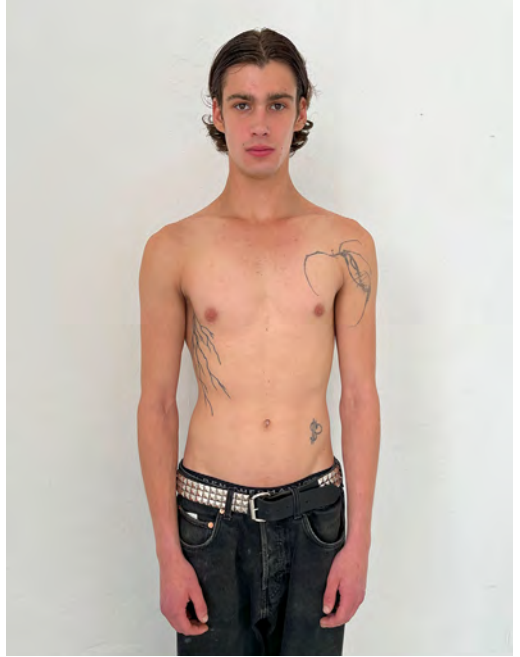

MARLON QUENTIN