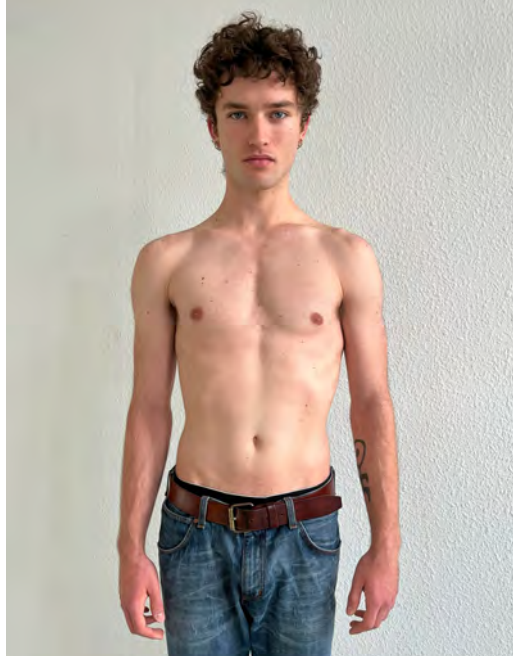

LEANDER WILDE