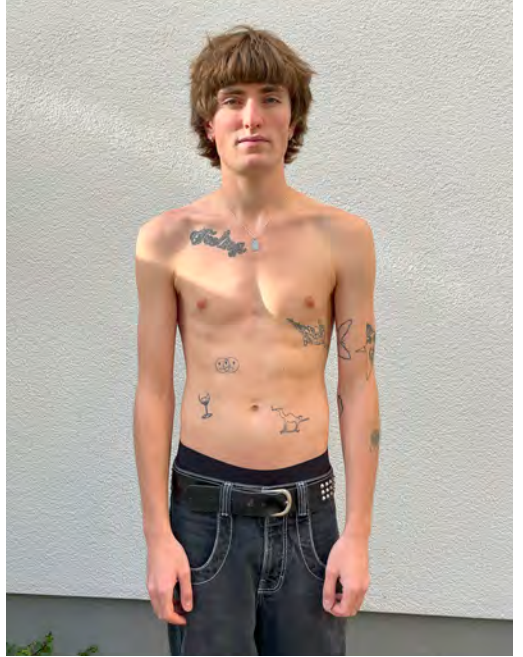

COSMO CASPERS

Height 189 - Chest 85 - Waist 69 - Hips 89 - Size 46 - Shoes 44.5 - Hair lightbrown - Eyes grey

DEBORAH NOLAN

Height 176 - Bust 90 - Waist 72 - Hips 96 - Size 38 - Shoes 40 - Hair blonde - Eyes grey

FRIDO HEINZ

Height 186 - Chest 88 - Waist 67 - Hips 89 - Size 42/44 - Shoes 43 - Hair darkblond - Eyes grey

HAUKE STARK

Height 185 - Chest 86 - Waist 73 - Hips 92 - Size 46 - Shoes 44 - Hair brown - Eyes blue

KIM KILIAN

Height 186 - Chest 94 - Waist 75 - Hips 95 - Size 46 - Shoes 44 - Hair darkbrown - Eyes brown

LAURA VAN MEURS

Height 176 - Bust 90 - Waist 68 - Hips 99 - Size 38 - Shoes 38 - Hair blonde - Eyes bluegrey

LEANDER WILDE

Height 184 - Chest 92 - Waist 71 - Hips 91 - Size 46 - Shoes 42 - Hair brown - Eyes grey

LEON AHLERS

Height 185 - Chest 91 - Waist 74 - Hips 90 - Size 46 - Shoes 46 - Hair darkbrown - Eyes grey