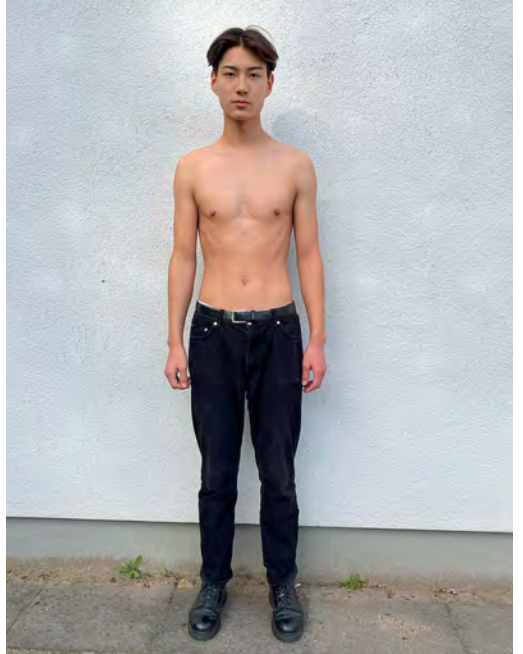

ANATOL SZABO

Height 188 - Chest 90 - Waist 70 - Hips 90 - Size 46 - Shoes 45 - Hair brown - Eyes brown

DORIAN BEAL

Height 185 - Chest 91 - Waist 71 - Hips 89 - Size 46 - Shoes 44 - Hair darkblond - Eyes greygreen

IMMANUEL AGUDA

Height 187 - Chest 89 - Waist 71 - Hips 84 - Size 44 - Shoes 44 - Hair brown - Eyes brown

KIM KILIAN

Height 186 - Chest 94 - Waist 75 - Hips 95 - Size 46 - Shoes 44 - Hair darkbrown - Eyes brown

LEO SUEDKAMP

Height 186 - Chest 91 - Waist 77 - Hips 93 - Size 46 - Shoes 45 - Hair brown - Eyes hazel

NOAH YATIM

Height 184 - Chest -- 93 - Waist 79 - Hips 97 - Size 48 - Shoes 44 - Hair brown - Eyes green

SERGEY YURCHENKO

Height 187 - Chest 92 - Waist 74 - Hips 90 - Size 46 - Shoes 43 - Hair blond - Eyes grey