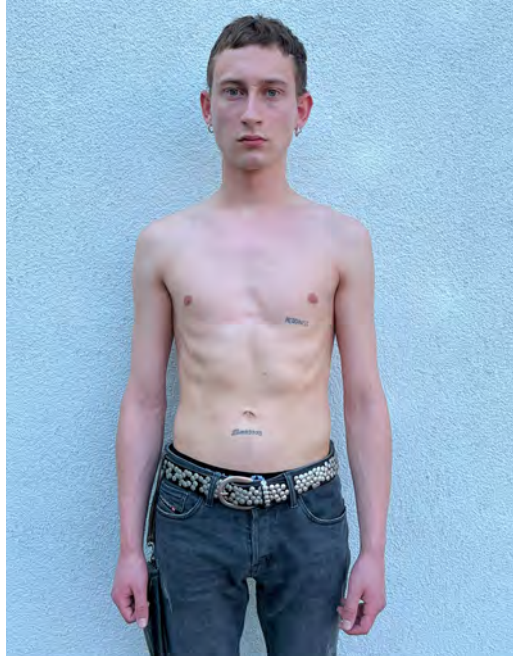

ANATOL SZABO

Height 188 - Chest 90 - Waist 70 - Hips 90 - Size 46 - Shoes 45 - Hair brown - Eyes brown

DORIAN BEAL

Height 185 - Chest 91 - Waist 71 - Hips 89 - Size 46 - Shoes 44 - Hair darkblond - Eyes greygreen

IMMANUEL AGUDA

Height 187 - Chest 89 - Waist 71 - Hips 84 - Size 44 - Shoes 44 - Hair brown - Eyes brown

KIM KILIAN

Height 186 - Chest 94 - Waist 75 - Hips 95 - Size 46 - Shoes 44 - Hair darkbrown - Eyes brown

LEO SUEDKAMP

Height 186 - Chest 91 - Waist 77 - Hips 93 - Size 46 - Shoes 45 - Hair brown - Eyes hazel

NOAH YATIM

Height 184 - Chest -- 93 - Waist 79 - Hips 97 - Size 48 - Shoes 44 - Hair brown - Eyes green

SERGEY YURCHENKO

Height 187 - Chest 92 - Waist 74 - Hips 90 - Size 46 - Shoes 43 - Hair blond - Eyes grey