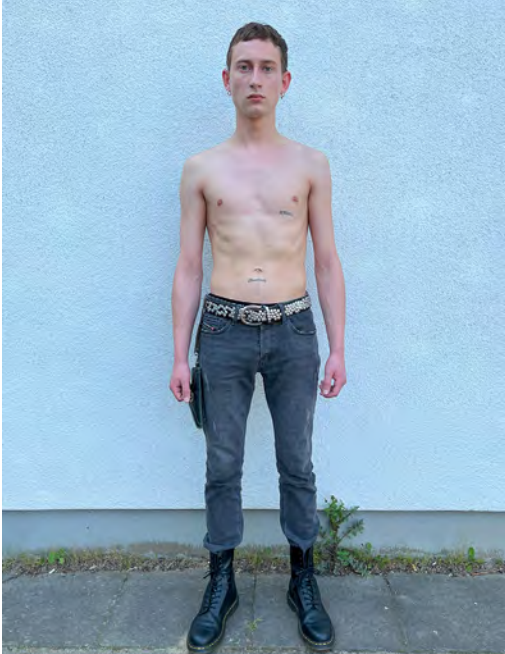

ANATOL SZABO

Height 188 - Chest 90 - Waist 70 - Hips 90 - Size 46 - Shoes 45 - Hair brown - Eyes brown

DORIAN BEAL

Height 185 - Chest 91 - Waist 71 - Hips 89 - Size 46 - Shoes 44 - Hair darkblond - Eyes greygreen

IMMANUEL AGUDA

Height 187 - Chest 89 - Waist 71 - Hips 84 - Size 44 - Shoes 44 - Hair brown - Eyes brown

KIM KILIAN

Height 186 - Chest 94 - Waist 75 - Hips 95 - Size 46 - Shoes 44 - Hair darkbrown - Eyes brown

LEO SUEDKAMP

Height 186 - Chest 91 - Waist 77 - Hips 93 - Size 46 - Shoes 45 - Hair brown - Eyes hazel

NOAH YATIM

Height 184 - Chest -- 93 - Waist 79 - Hips 97 - Size 48 - Shoes 44 - Hair brown - Eyes green

SERGEY YURCHENKO

Height 187 - Chest 92 - Waist 74 - Hips 90 - Size 46 - Shoes 43 - Hair blond - Eyes grey