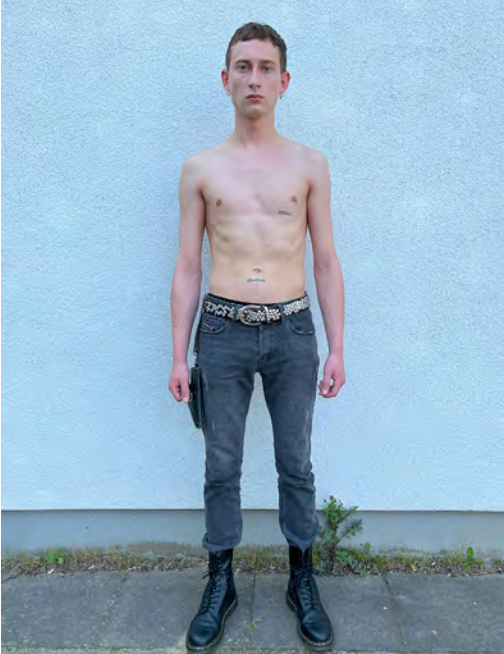

# DAVID DEUTSCHMANN

Height 187 - Chest 85 - Waist 72 - Hips 87 - Size 44 - Shoes 43 - Hair brown - Eyes grey

# LEANDER WILDE

Height 184 - Chest 92 - Waist 71 - Hips 91 - Size 46 - Shoes 42 - Hair brown - Eyes grey

# LEO SUEDKAMP

Height 186 - Chest 91 - Waist 77 - Hips 93 - Size 46 - Shoes 45 - Hair brown - Eyes hazel