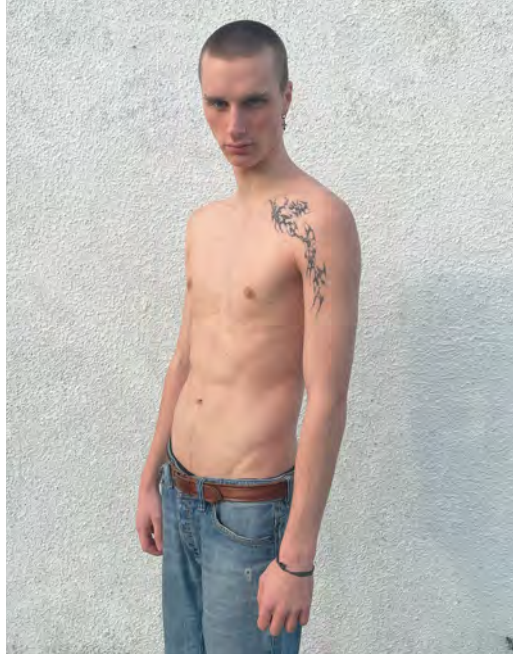

Height 185 - Chest 88 - Waist 71 - Hips 86 - Size 44/46 - Shoes 45 - Hair darkblond - Eyes bluegrey