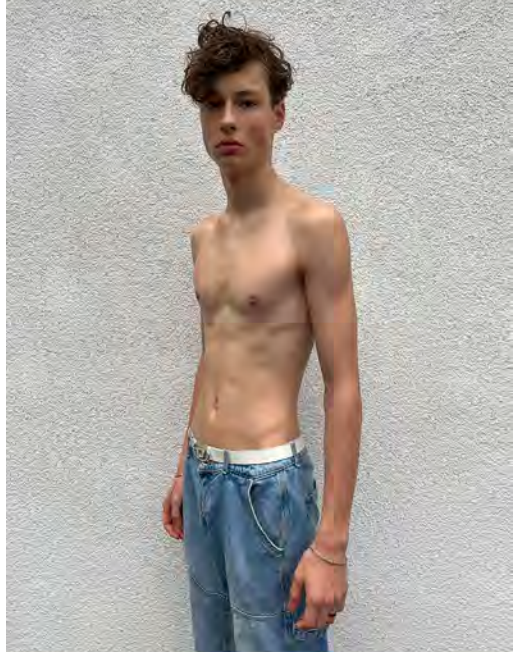

# ANATOL SZABO

Height 188 - Chest 90 - Waist 70 - Hips 90 - Size 46 - Shoes 45 - Hair brown - Eyes brown

# ARAFAT BOUKARI

Height 190 - Chest 82 - Waist 66 - Hips 90 - Size 44/46 - Shoes 43 - Hair brown - Eyes brown

# BOLAJI OJOLOWO

Height 184 - Chest 89 - Waist 71 - Hips 85 - Size 44 - Shoes 42 - Hair darkbrown - Eyes brown

# DAVID DEUTSCHMANN

Height 187 - Chest 85 - Waist 72 - Hips 87 - Size 44 - Shoes 43 - Hair brown - Eyes grey