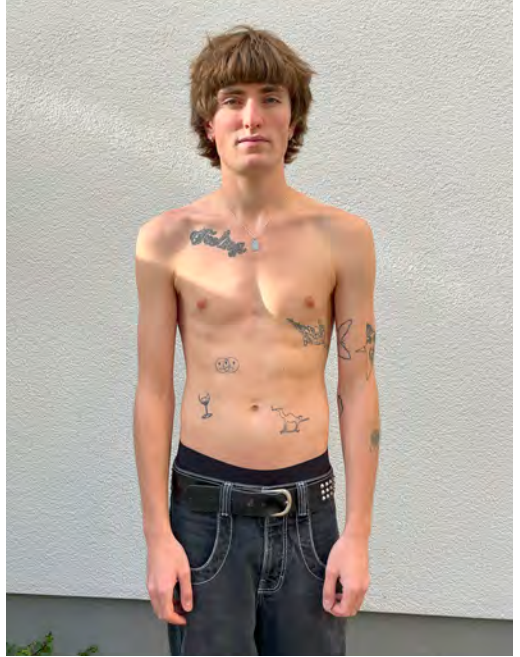

LEON AHLERS