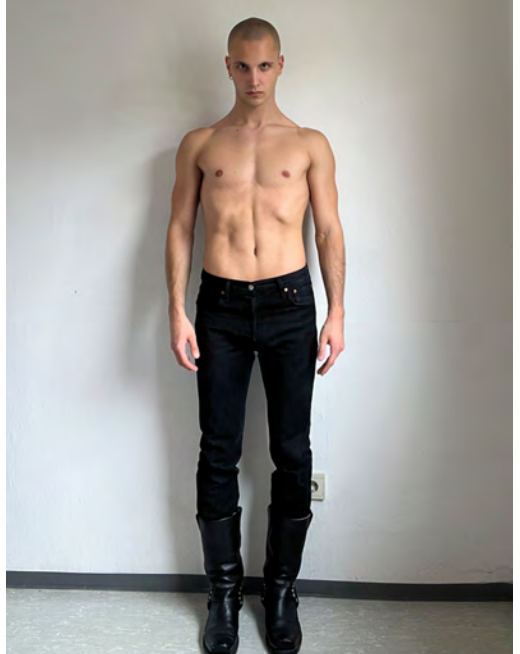

Height 187 - Chest 94 - Waist 76 - Hips 93 - Size 48 - Shoes 44 - Hair brown - Eyes greygreen