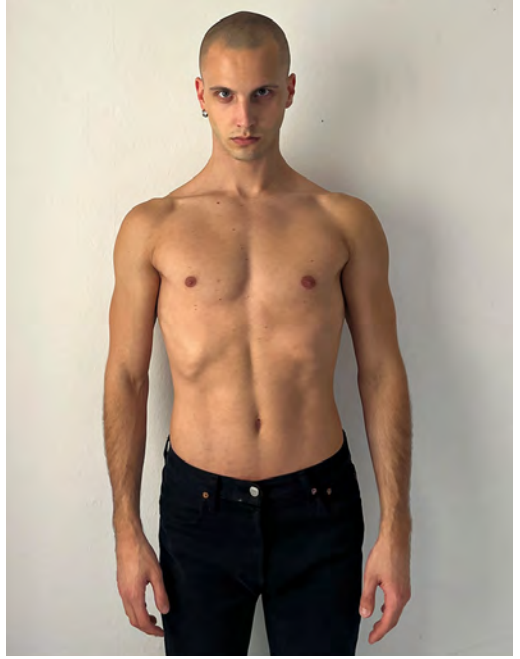

MICHAL GISKO