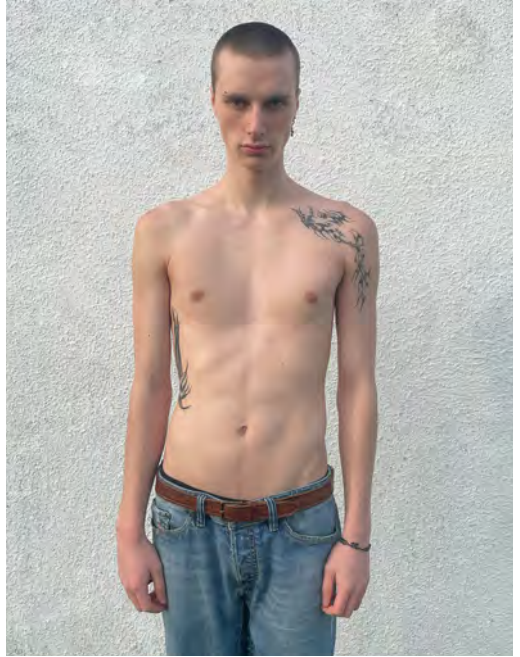

JOHANNES STUMRAUCH