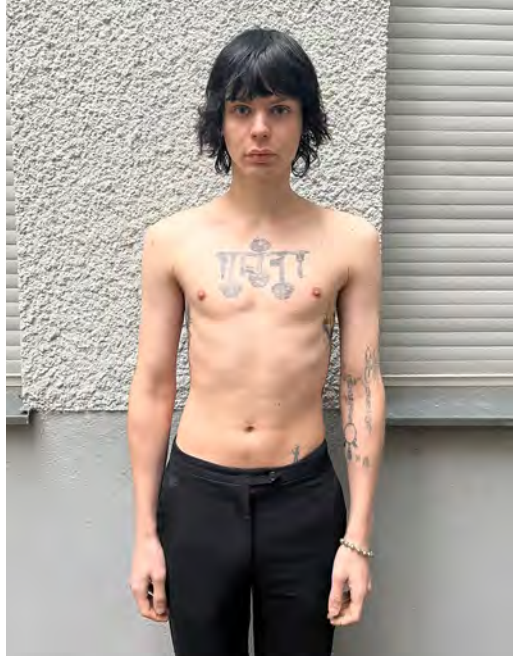

LUIS SCHRUEMPF