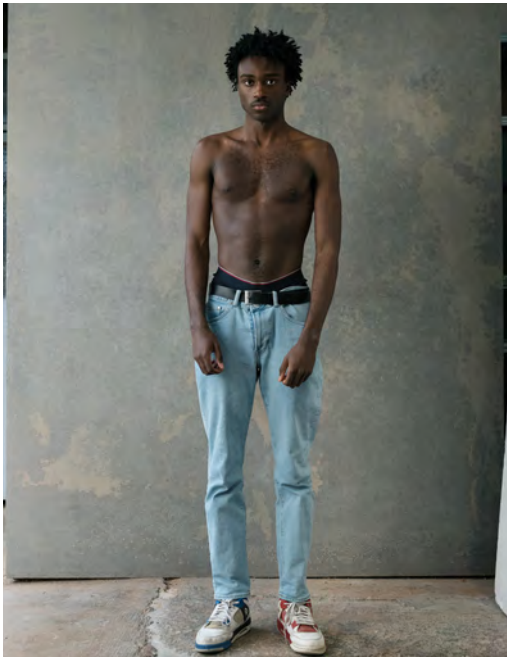

BOLAJI OJOLOWO

Height 184 - Chest 89 - Waist 71 - Hips 85 - Size 44 - Shoes 42 - Hair darkbrown - Eyes brown

JOHANNES STUMRAUCH

Height 185 - Chest 88 - Waist 71 - Hips 86 - Size 44/46 - Shoes 45 - Hair darkblond - Eyes bluegrey

LEANDER WILDE

Height 184 - Chest 92 - Waist 71 - Hips 91 - Size 46 - Shoes 42 - Hair brown - Eyes grey

MICHEL AYIH

Height 190 - Chest 97 - Waist 91 - Hips 99 - Size 48 - Shoes 46 - Hair darkbrown - Eyes brown