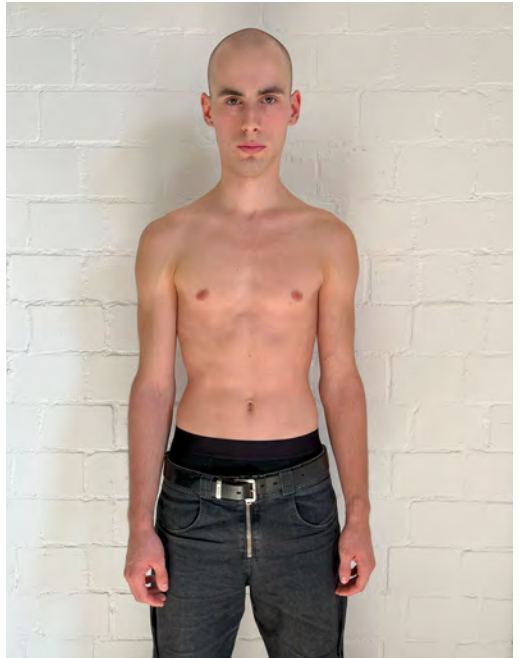

MICHAL GISKO

Height 187 - Chest 94 - Waist 76 - Hips 93 - Size 48 - Shoes 44 - Hair brown - Eyes greygreen

MICHEL AYIH

Height 190 - Chest 97 - Waist 91 - Hips 99 - Size 48 - Shoes 46 - Hair darkbrown - Eyes brown

AQUAMARINE
MODEL MANAGEMENT

+49 173 7692643
info@aquamarinemodels.com
www.aquamarinemodels.com

ROAN ELIJAH

Height 188 - Chest 92 - Waist 74 - Hips 95 - Size 46 - Shoes 45 - Hair lightbrown - Eyes brown-green