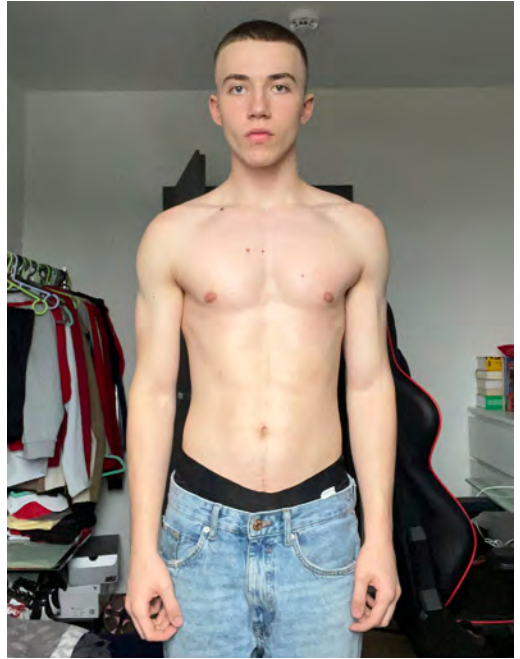

MICHAEL KOWALIK