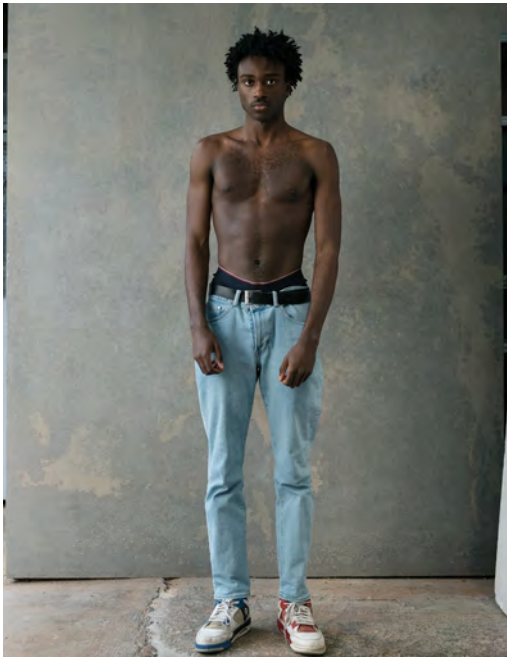

MICHAL GISKO

Height 187 - Chest 94 - Waist 76 - Hips 93 - Size 48 - Shoes 44 - Hair brown - Eyes greygreen

MICHEL AYIH

Height 190 - Chest 97 - Waist 91 - Hips 99 - Size 48 - Shoes 46 - Hair darkbrown - Eyes brown

AQUAMARINE
MODEL MANAGEMENT

+49 173 7692643
info@aquamarinemodels.com
www.aquamarinemodels.com

ROAN ELIJAH

Height 188 - Chest 92 - Waist 74 - Hips 95 - Size 46 - Shoes 45 - Hair lightbrown - Eyes brown-green