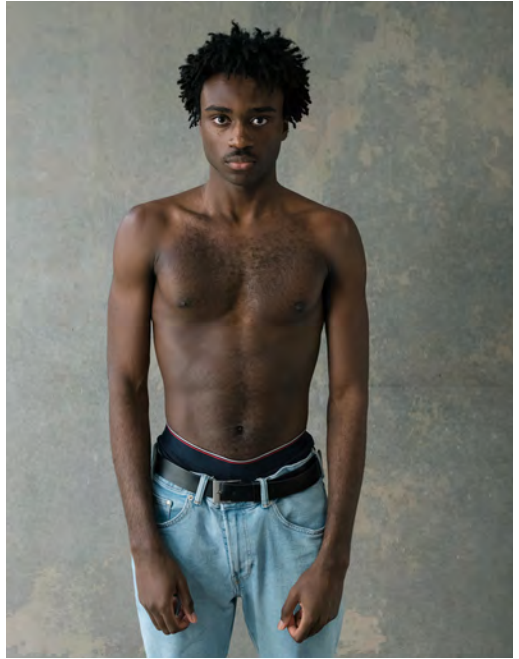

MAX LAQUA

Height 187 - Chest -- - Waist -- - Hips -- - Size 48 - Shoes 45 - Hair lightbrown - Eyes grey

MICHAEL KOWALIK

Height 185 - Chest 96 - Waist 82 - Hips 87 - Size 48 - Shoes 44 - Hair lightbrown - Eyes grey

MICHAL GISKO

Height 187 - Chest 94 - Waist 76 - Hips 93 - Size 48 - Shoes 44 - Hair brown - Eyes greygreen

MICHEL AYIH

Height 190 - Chest 97 - Waist 91 - Hips 99 - Size 48 - Shoes 46 - Hair darkbrown - Eyes brown