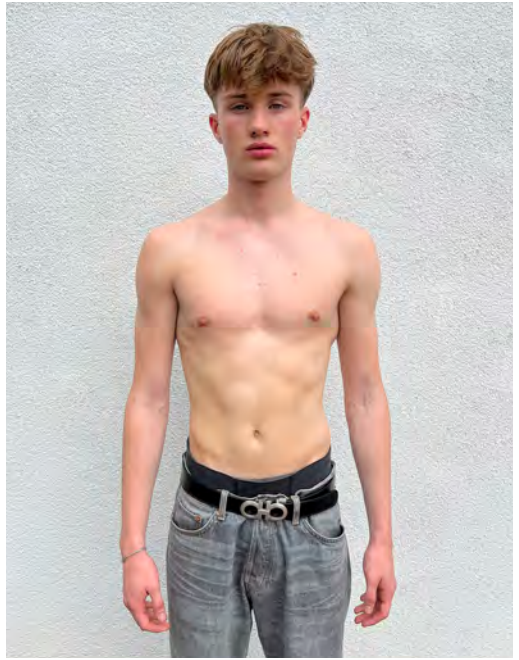

ANDRES DELEY

Height 180 - Chest 96 - Waist 70 - Hips 89 - Size 48 - Shoes 43 - Hair brown - Eyes blue

ARAFAT BOUKARI

Height 190 - Chest 82 - Waist 66 - Hips 90 - Size 44/46 - Shoes 43 - Hair brown - Eyes brown

DENİZ BİNGÖL

Height 188 - Chest 95 - Waist 69 - Hips 89 - Size 48 - Shoes 44 - Hair brown - Eyes brown

AQUAMARINE
MODEL MANAGEMENT

+49 173 7692643
info@aquamarinemodels.com
www.aquamarinemodels.com

DORIAN BEAL

Height 185 - Chest 91 - Waist 71 - Hips 89 - Size 46 - Shoes 44 - Hair darkblond - Eyes greyygreen

ENZO KEUNING

Height 190 - Chest 93 - Waist 75 - Hips 94 - Size 48 - Shoes 44 - Hair brown - Eyes blue

FRANCK HOMAGNON