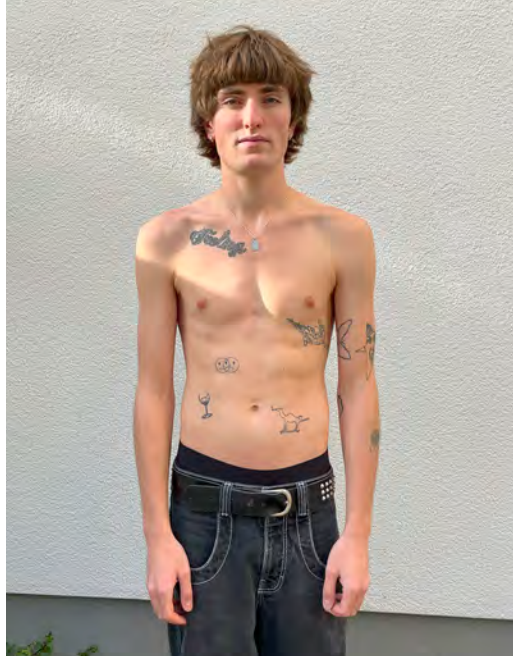

ANTON EMRICH

Height 187 - Chest -- - Waist -- - Hips -- - Size 46/48 - Shoes 45 - Hair lightbrown - Eyes grey

KALLE GERBER

Height 185 - Chest 87 - Waist 72 - Hips 88 - Size 44 - Shoes 45 - Hair blond - Eyes darkblue

LEON AHLERS

Height 185 - Chest 91 - Waist 74 - Hips 90 - Size 46 - Shoes 46 - Hair darkbrown - Eyes grey

MICHAL GISKO

Height 187 - Chest 94 - Waist 76 - Hips 93 - Size 48 - Shoes 44 - Hair brown - Eyes greygreen

MORITZ DOELL

Height 183 - Chest 95 - Waist 82 - Hips 93 - Size 46/48 - Shoes 45 - Hair darkblond - Eyes bluegrey

ROAN ELIJAH

Height 188 - Chest 92 - Waist 74 - Hips 95 - Size 46 - Shoes 45 - Hair lightbrown - Eyes brown-green