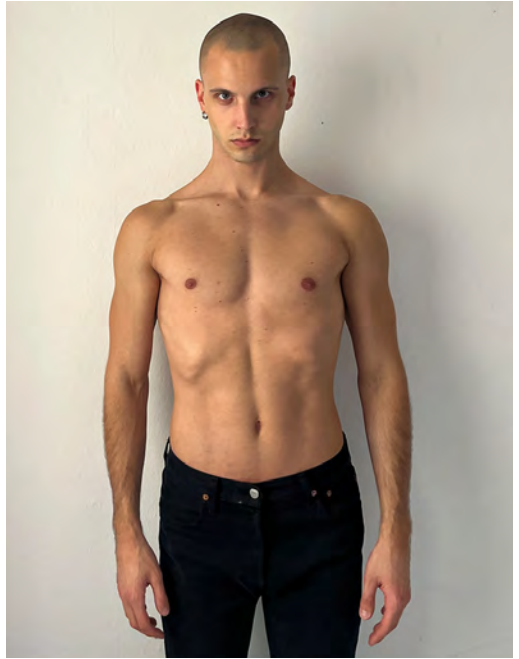

ANTON EMRICH

Height 187 - Chest -- - Waist -- - Hips -- - Size 46/48 - Shoes 45 - Hair lightbrown - Eyes grey

KALLE GERBER

Height 185 - Chest 87 - Waist 72 - Hips 88 - Size 44 - Shoes 45 - Hair blond - Eyes darkblue

LEON AHLERS

Height 185 - Chest 91 - Waist 74 - Hips 90 - Size 46 - Shoes 46 - Hair darkbrown - Eyes grey

MICHAL GISKO

Height 187 - Chest 94 - Waist 76 - Hips 93 - Size 48 - Shoes 44 - Hair brown - Eyes greygreen

MORITZ DOELL

Height 183 - Chest 95 - Waist 82 - Hips 93 - Size 46/48 - Shoes 45 - Hair darkblond - Eyes bluegrey

ROAN ELIJAH

Height 188 - Chest 92 - Waist 74 - Hips 95 - Size 46 - Shoes 45 - Hair lightbrown - Eyes brown-green