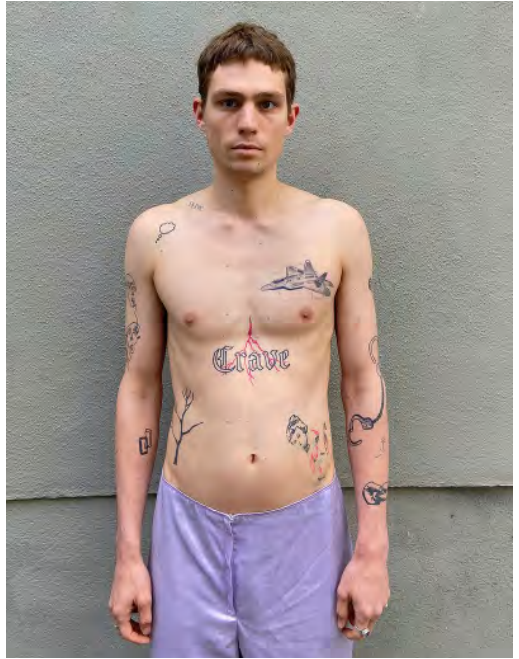

ANTON EMRICH

Height 187 - Chest -- - Waist -- - Hips -- - Size 46/48 - Shoes 45 - Hair lightbrown - Eyes grey

KALLE GERBER

Height 185 - Chest 87 - Waist 72 - Hips 88 - Size 44 - Shoes 45 - Hair blond - Eyes darkblue

LEON AHLERS

Height 185 - Chest 91 - Waist 74 - Hips 90 - Size 46 - Shoes 46 - Hair darkbrown - Eyes grey

MICHAL GISKO

Height 187 - Chest 94 - Waist 76 - Hips 93 - Size 48 - Shoes 44 - Hair brown - Eyes greygreen

MORITZ DOELL

Height 183 - Chest 95 - Waist 82 - Hips 93 - Size 46/48 - Shoes 45 - Hair darkblond - Eyes bluegrey

ROAN ELIJAH

Height 188 - Chest 92 - Waist 74 - Hips 95 - Size 46 - Shoes 45 - Hair lightbrown - Eyes brown-green