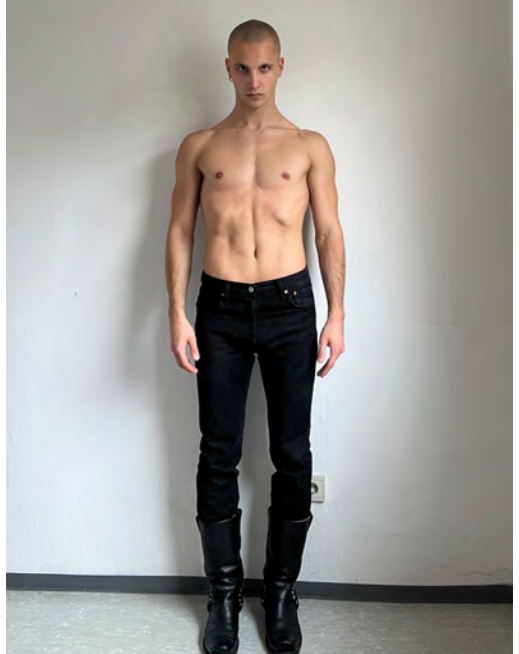

ANTON EMRICH

Height 187 - Chest -- - Waist -- - Hips -- - Size 46/48 - Shoes 45 - Hair lightbrown - Eyes grey

KALLE GERBER

Height 185 - Chest 87 - Waist 72 - Hips 88 - Size 44 - Shoes 45 - Hair blond - Eyes darkblue

LEON AHLERS

Height 185 - Chest 91 - Waist 74 - Hips 90 - Size 46 - Shoes 46 - Hair darkbrown - Eyes grey

MICHAL GISKO

Height 187 - Chest 94 - Waist 76 - Hips 93 - Size 48 - Shoes 44 - Hair brown - Eyes greygreen