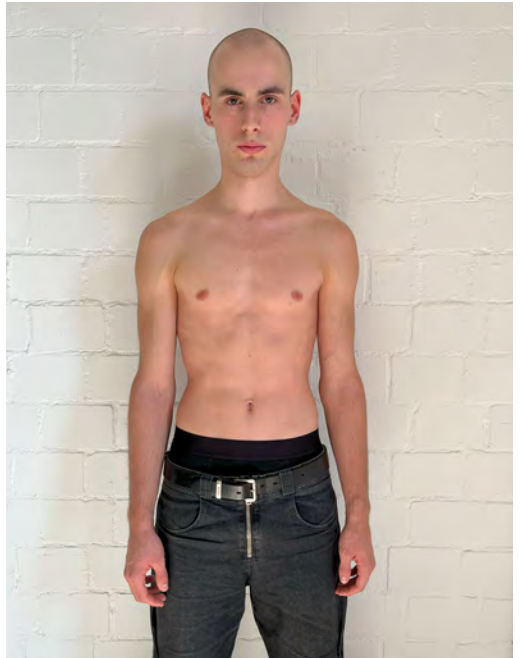

ANTON EMRICH

Height 187 - Chest -- - Waist -- - Hips -- - Size 46/48 - Shoes 45 - Hair lightbrown - Eyes grey

KALLE GERBER

Height 185 - Chest 87 - Waist 72 - Hips 88 - Size 44 - Shoes 45 - Hair blond - Eyes darkblue

LEON AHLERS

Height 185 - Chest 91 - Waist 74 - Hips 90 - Size 46 - Shoes 46 - Hair darkbrown - Eyes grey

MICHAL GISKO

Height 187 - Chest 94 - Waist 76 - Hips 93 - Size 48 - Shoes 44 - Hair brown - Eyes greygreen

MORITZ DOELL

Height 183 - Chest 95 - Waist 82 - Hips 93 - Size 46/48 - Shoes 45 - Hair darkblond - Eyes bluegrey

ROAN ELIJAH

Height 188 - Chest 92 - Waist 74 - Hips 95 - Size 46 - Shoes 45 - Hair lightbrown - Eyes brown-green