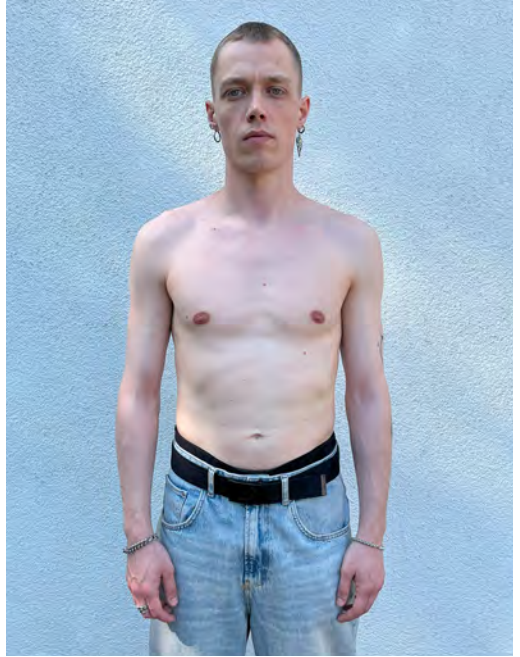

ANTON EMRICH

Height 187 - Chest -- - Waist -- - Hips -- - Size 46/48 - Shoes 45 - Hair lightbrown - Eyes grey

KALLE GERBER

Height 185 - Chest 87 - Waist 72 - Hips 88 - Size 44 - Shoes 45 - Hair blond - Eyes darkblue

LEON AHLERS

Height 185 - Chest 91 - Waist 74 - Hips 90 - Size 46 - Shoes 46 - Hair darkbrown - Eyes grey

MICHAL GISKO

Height 187 - Chest 94 - Waist 76 - Hips 93 - Size 48 - Shoes 44 - Hair brown - Eyes greygreen

MORITZ DOELL

Height 183 - Chest 95 - Waist 82 - Hips 93 - Size 46/48 - Shoes 45 - Hair darkblond - Eyes bluegrey

ROAN ELIJAH

Height 188 - Chest 92 - Waist 74 - Hips 95 - Size 46 - Shoes 45 - Hair lightbrown - Eyes brown-green