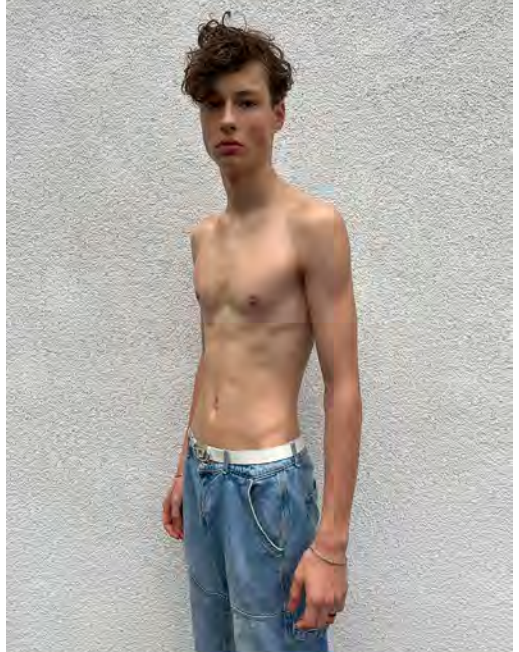

# ALI NJIE

Height 182 - Chest 79 - Waist 69 - Hips 87 - Size 46 - Shoes 45 - Hair brown - Eyes brown

# ANATOL SZABO

Height 188 - Chest 90 - Waist 70 - Hips 90 - Size 46 - Shoes 45 - Hair brown - Eyes brown