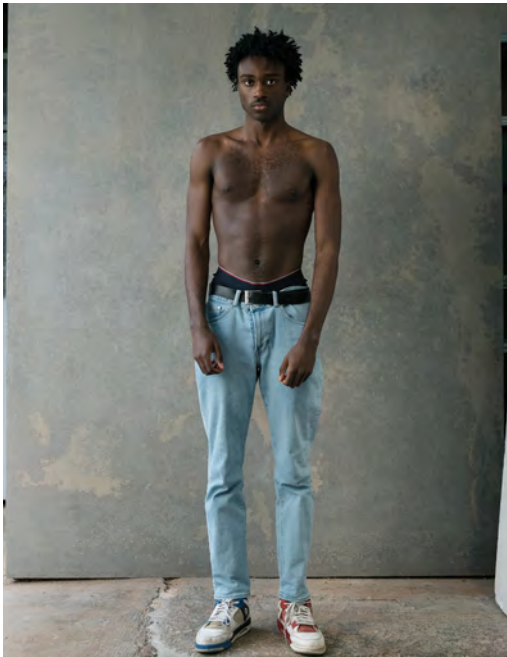

# MARLON QUENTIN

Height 183 - Chest 92 - Waist 72 - Hips 87 - Size 44/46 - Shoes 44 - Hair brown - Eyes brown

# MICHEL AYIH

Height 190 - Chest 97 - Waist 91 - Hips 99 - Size 48 - Shoes 46 - Hair darkbrown - Eyes brown

**AQUAMARINE**  
MODEL MANAGEMENT

+49 173 7692643  
info@aquamarinemodels.com  
www.aquamarinemodels.com