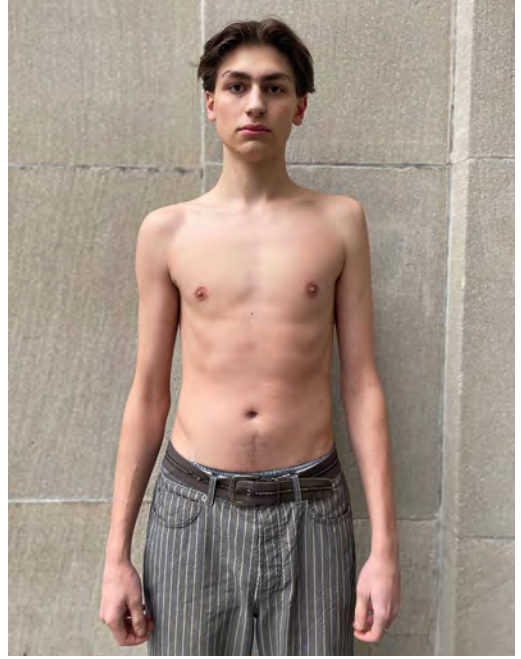

JONA KOSTELENSKI