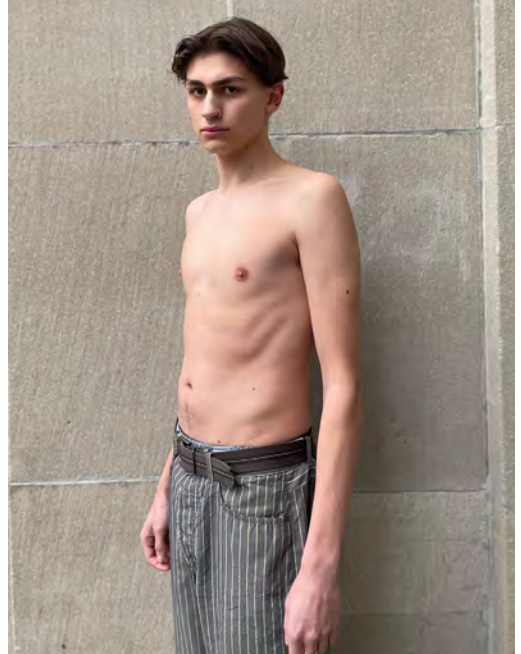

Height 191 - Chest 92 - Waist 80 - Hips 88 - Size 46 - Shoes 46 - Hair brown - Eyes brown