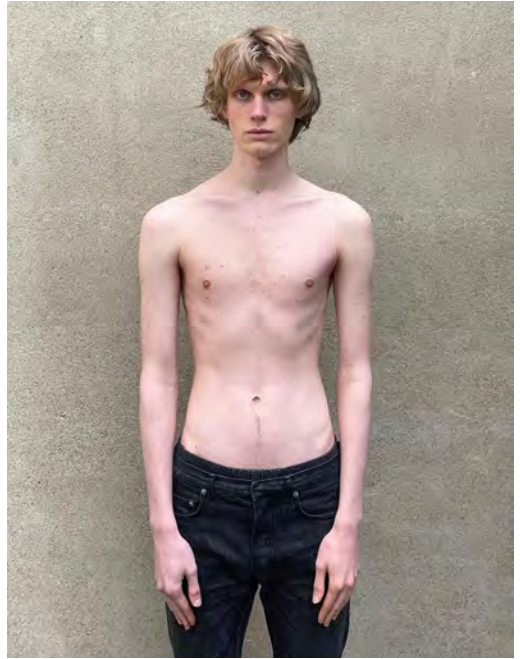

JOSHUA VON PRUSKI