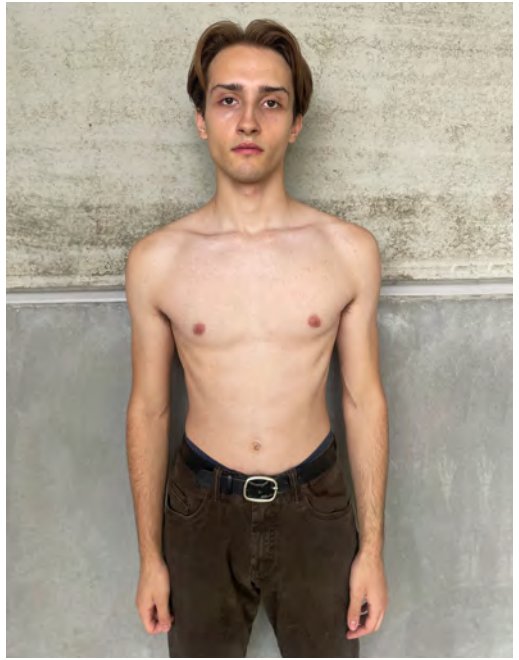

DARDAN KRYEZIU