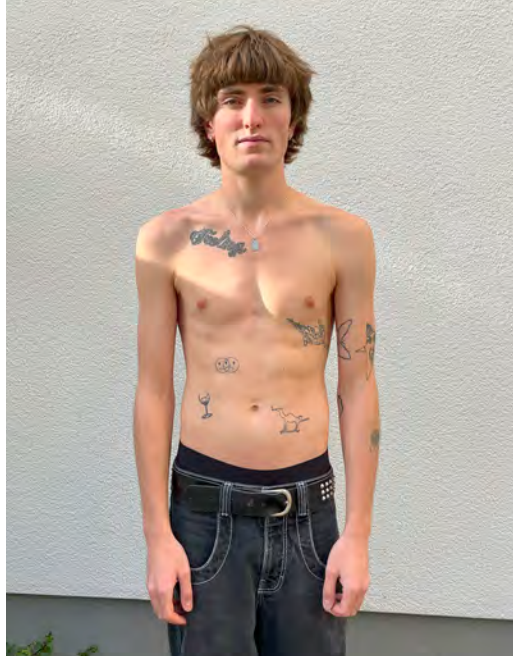

LEON AHLERS