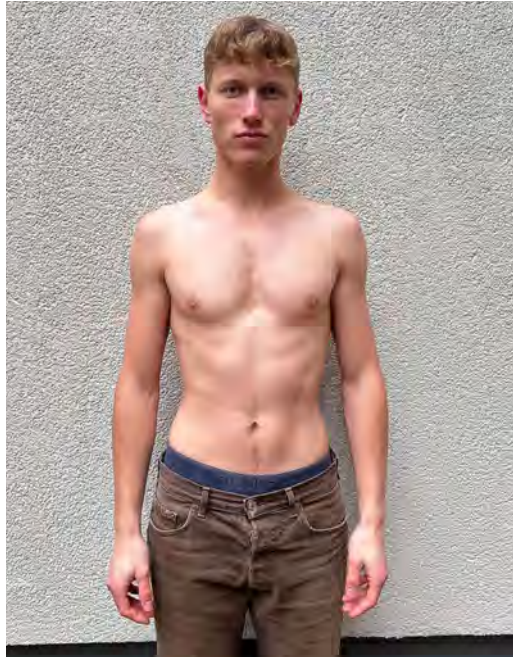

LOUIS CLAUSEN