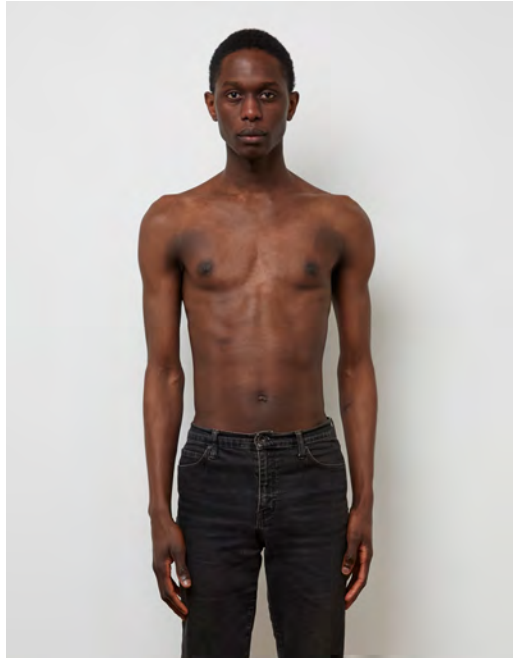

MARCEL MBOWOLE