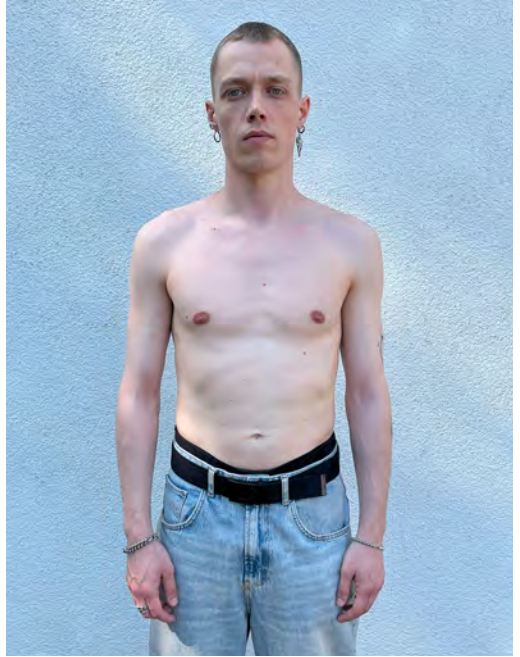

ARAFAT BOUKARI

Height 190 - Chest 82 - Waist 66 - Hips 90 - Size 44/46 - Shoes 43 - Hair brown - Eyes brown

JONATHAN TSCHAIKOWSKI

Height 181 - Chest 80 - Waist 70 - Hips 80 - Size 42 - Shoes 43 - Hair blond - Eyes blue

MORITZ DOELL

Height 183 - Chest 95 - Waist 82 - Hips 93 - Size 46/48 - Shoes 45 - Hair darkblond - Eyes bluegrey

MORITZ KRIEN

Height 188 - Chest 91 - Waist 75 - Hips 86 - Size 44 - Shoes 43 - Hair brown - Eyes bluegrey

NOAH YATIM

Height 184 - Chest -- 93 - Waist 79 - Hips 97 - Size 48 - Shoes 44 - Hair brown - Eyes green

SEBASTIAN HEIDELBERG

Height 186 - Chest 89 - Waist 73 - Hips 93 - Size 44/46 - Shoes 43 - Hair darkbrown - Eyes bluegrey

VESA PERAKYLA

Height 193 - Chest 103 - Waist 75 - Hips 94 - Size 50/52 - Shoes 46 - Hair darkblond - Eyes blue