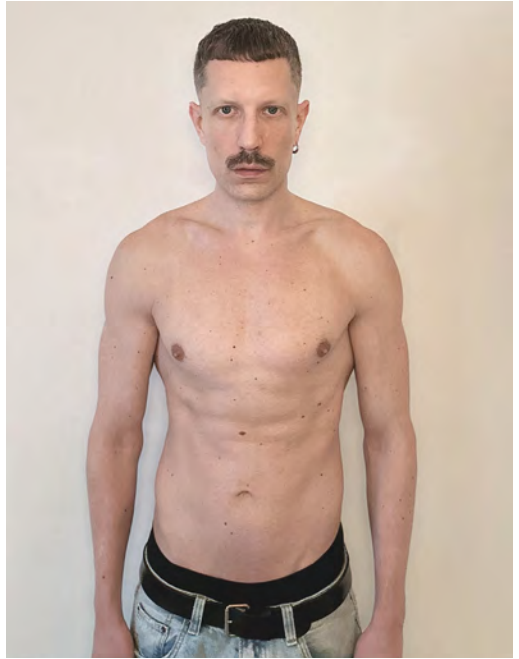

ARAFAT BOUKARI

Height 190 - Chest 82 - Waist 66 - Hips 90 - Size 44/46 - Shoes 43 - Hair brown - Eyes brown

JONATHAN TSCHAIKOWSKI

Height 181 - Chest 80 - Waist 70 - Hips 80 - Size 42 - Shoes 43 - Hair blond - Eyes blue

NOAH YATIM

Height 184 - Chest -- 93 - Waist 79 - Hips 97 - Size 48 - Shoes 44 - Hair brown - Eyes green

SEBASTIAN HEIDELBERG

Height 186 - Chest 89 - Waist 73 - Hips 93 - Size 44/46 - Shoes 43 - Hair darkbrown - Eyes bluegrey

TARS VANDEBEEK

Height 184 - Chest 94 - Waist 79 - Hips 91 - Size 48 - Shoes 43 - Hair red - Eyes greygreen

TORBEN MADLENSCHA

Height 192 - Chest 90 - Waist 79 - Hips 95 - Size 46 - Shoes 45.5 - Hair brown - Eyes brown

VESA PERAKYLA

Height 193 - Chest 103 - Waist 75 - Hips 94 - Size 50/52 - Shoes 46 - Hair darkblond - Eyes blue